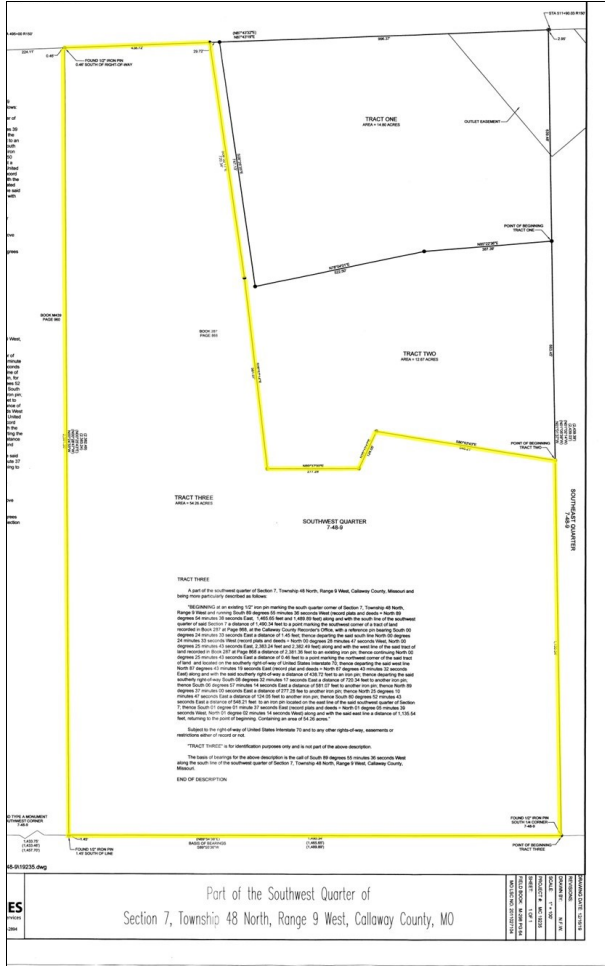

FOR SALE

54.26 ACRES

\$6,500 / AC

JADE ROAD, KINGDOM CITY, MISSOURI

PROPERTY FEATURES:

- Mostly crop land acreage with some wooded areas on property
- Access to property through service road
- Minutes from Kingdom City
- Seller willing to lease agreement at \$150 per acre for the next 5 years
- North Callaway School District

Directions: Take Hwy 70 west to exit #148. Turn left on US-54 for 1 mile to turn right onto County Rd 220. Turn left to stay on County Rd 220 and after 0.8 miles turn left on County Rd 210. After 2 miles, **watch for the Westbound Real Estate sign.**