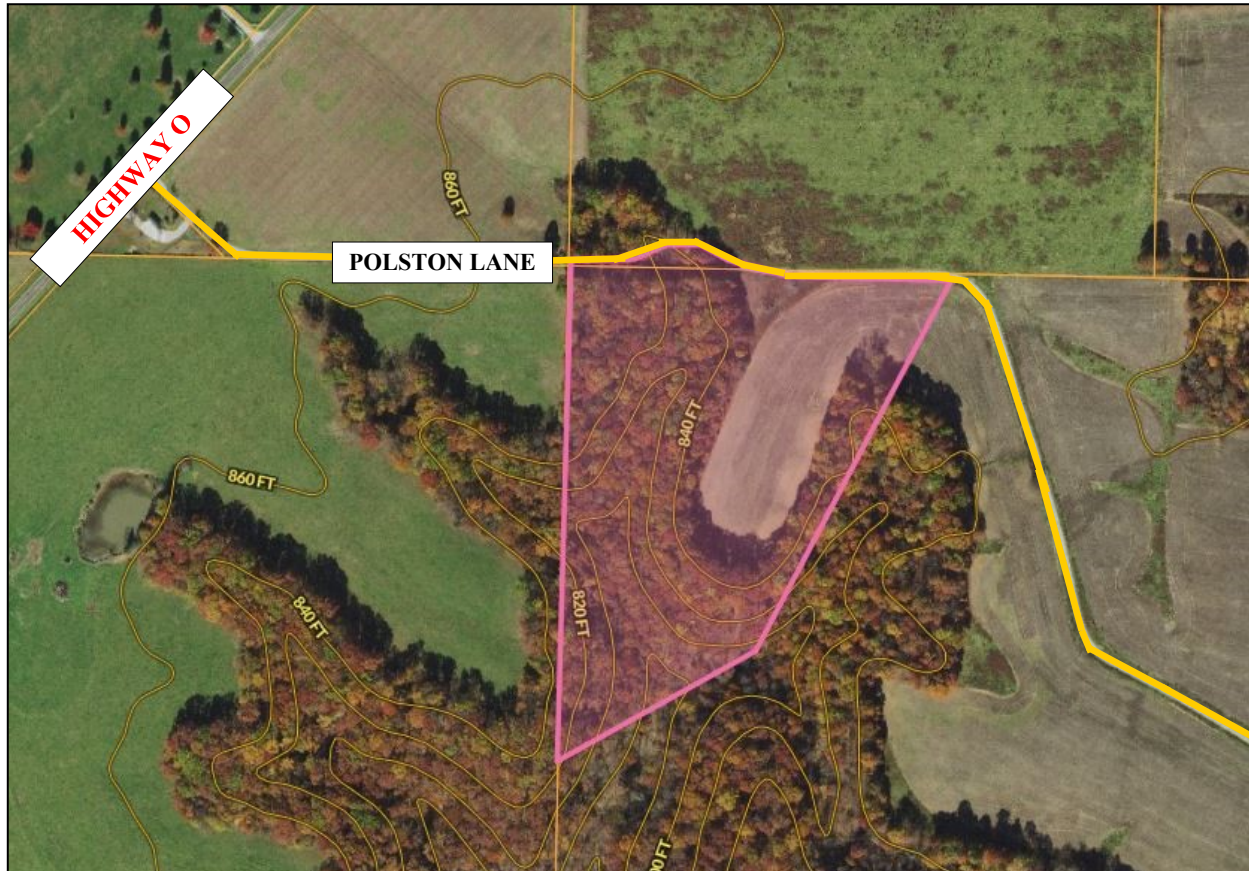

FOR SALE

15 ACRES

\$15,000/AC

POLSTON RD, MARTHASVILLE, MISSOURI

Google Maps Coordinates:
38.708351, -91.037535

PROPERTY FEATURES:

- Beautiful mix of open and wooded acreage, lays great
- Potential for private estate or great recreation spot
- 1600 sq ft building minimums
- Right off of Highway O
- Wright City School District

**Agent owned*

Directions: From Marthasville take Highway O approximately 5.5 miles to right on Polston Lane (gravel road) to sign on right. From Interstate 70 take the Foristell exit to left on Hwy T to right on Hwy M. Turn left on Hwy O to Polston Lane on the left & sign on right, watch for the Westbound Real Estate sign.