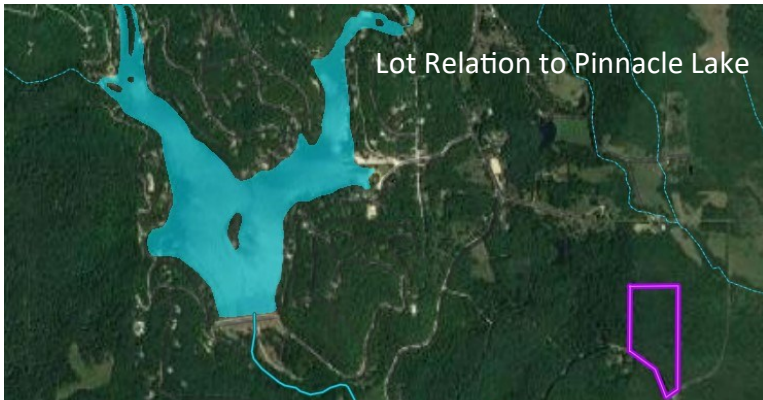

17.59 Acres - \$139,900

Pinnacle Lake Access

- ◆ Wooded Acreage w/ Metal Outbuilding
- ◆ Electric on Site & Ran to Outbuilding
- ◆ Towering White Oaks & Variety of Trees
- ◆ Build or Park your RV/Camper
- ◆ Perfect Recreational Investment
- ◆ 1.3 Miles from Pinnacle Lake Entrance
- ◆ Enjoy all Pinnacle Lake Has to Offer
- ◆ No Water, No Sewer
- ◆ Warren Co R-III School District

Directions: Hwy 70 W to exit 179 for High Hill . Left on Overpass, Right on South Service Rd. 2.2 to Left on Pinnacle Lake Rd. Continue 4.5 miles to gate on Left. Left on Bear Creek Dr 1/2 mile to property on left. Look for Westbound Sign.