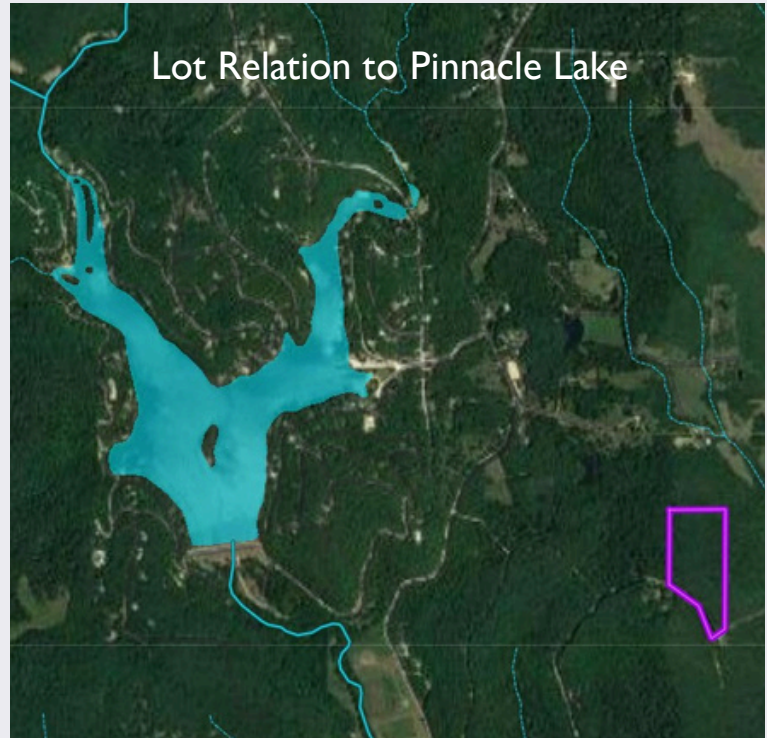

WESTBOUND REAL ESTATE

21 N. Stringtown Rd, Foristell, MO 63348

17.59 ACRES

\$137,900

60 Bear Creek Trail
New Florence, MO 63363

Pinnacle Lake Access!!!

Google Coordinates:
38.824303862596906, -91.39956812117146

ABOUT THIS PROPERTY

Beautiful private wooded site with cozy metal building that makes for a great rustic cabin. Towering white oaks and a variety of trees compliment this lot in Pinnacle Lake Trails. Great place to build your permanent home or park your RV or camper. As an added bonus you have access to Pinnacle Lake, a 130 acre clear water lake with a beach, marina and pavilion, tennis court and fishing. Gated community, shown by appointment only.

DIRECTIONS

Hwy 70 W to exit 179 for High Hill. Left on overpass, right on South Service Rd. 2.2 to Left on Pinnacle Lake Rd. Continue 4.5 miles to gate on left. Left on Bear Creek Dr, 1/2 mile to property on left. Look for the Westbound Sign.

PROPERTY FEATURES

- ✔ Electric on site
- ✔ Metal outbuilding
- ✔ 1.3 mi from lake entrance
- ✔ Perfect for building
- ✔ Park your rv/camper
- ✔ Warren Co. R-III Schools

PHIL REID
Owner/Broker

www.LandToday.com